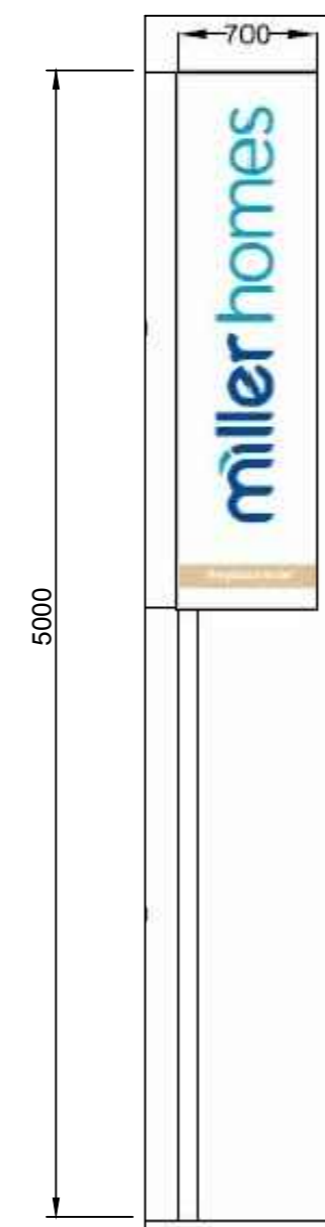

Site Plan Showing Proposed Location of Signs and Flag poles

Sign Board - NTS

KEY:

- Proposed Sign Location
- Proposed Flag Pole

Note: Please be aware that all images and text is indicative only, signage will be site specific.

Flag pole example NTS

A Numbers of signs and flagpoles reduced		IV	20/07/17
Rev.	Description	Drawn	Date

miller homes
 Miller Homes Limited - North East Region
 Nautilus House
 Redburn Court, Earl Grey Way
 Royal Quays
 North Shields, NE29 6AR
 Telephone 0870 336 4100
 Fax 0191 258 6243
 www.millerhomes.co.uk

Project Title
**Victoria Road West
 Hebburn**

Drawing Title
**Victoria Road West
 Proposed Signage Layout**

Scale	Drawn By	Checked By	Authorised By
See Dwg	LS		
	Date Aug 16	Date	Date
Job No.	Drawing No.	Revision	
490-MIL	VRW/SA/DWG01	A	

Original Sheet Size A2